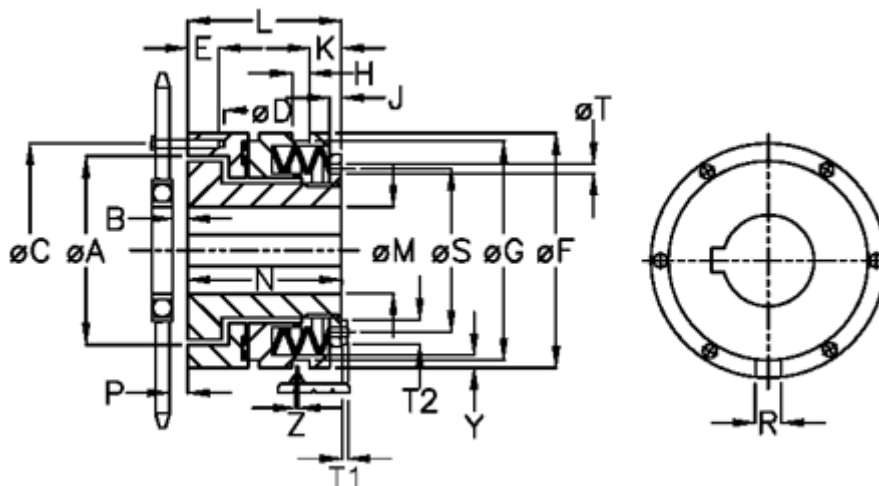

Article number: 46915513

Description: Torque limiter Safeguard A 55 L

Measures

A	= 105.0	G	= 140.0	P	= 4.0
B	= 7.0	H	= 9	R	= 12
C	= 125	J	= 11.0	S	= 104
D	= 6xM10	K	= 27.0	T	= 7
Disc spring mounting	= 5x1L	L	= 100.0	T1	= 6.0
Disc spring version	= L - heavy	M max	= 55	T2	= 13
E	= 15.0	M min	= 24	Y	= 2
F	= 146	N	= 94.0	Z	= 0.0